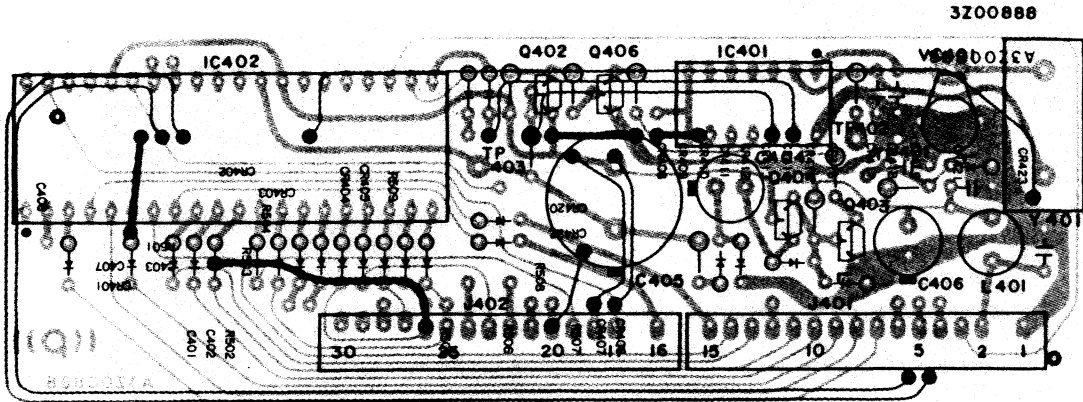

PACE 8092

PARTS LOCATOR MAIN BOARD

PAGE 8092

CLOCK BOARD

CHANNEL/TIME INDICATOR BOARD