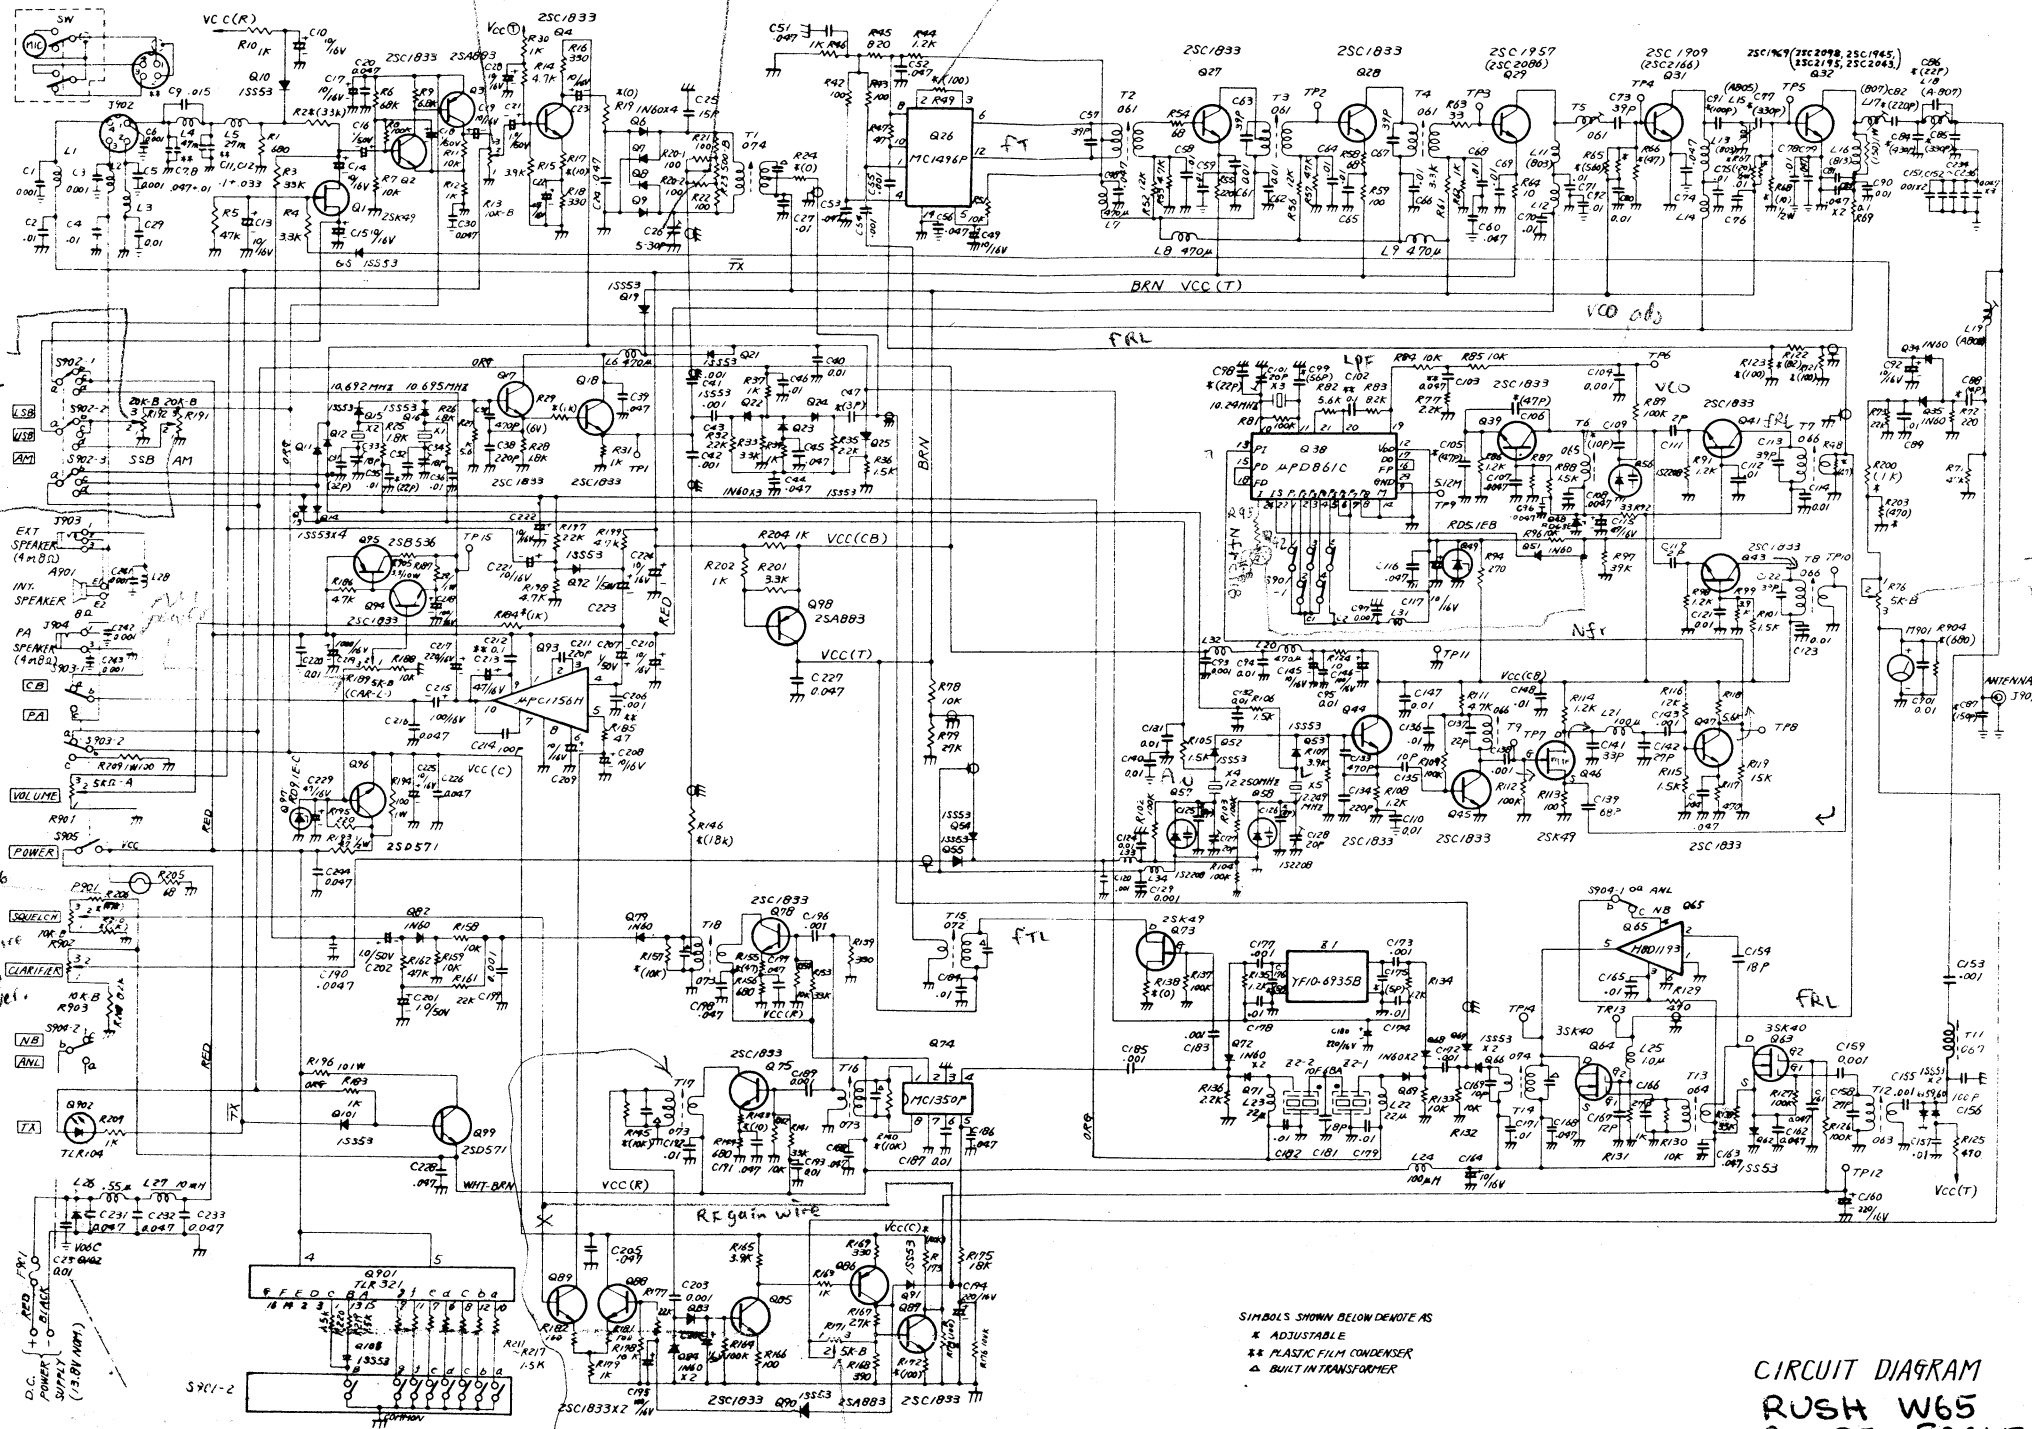

SSB POWER CAR LEVEL

GAIN

ALL  
AMC

put 5k6  
across  
R206  
Switch  
black wire  
and  
red wire  
wire w/et

D.C.  
POWER  
SUPPLY  
(-1.8V NOM)

SYMBOLS SHOWN BELOW DENOTE AS  
 \* ADJUSTABLE  
 \*\* PLASTIC FILM CONDENSER  
 ▲ BUILT-IN TRANSFORMER

CIRCUIT DIAGRAM  
 RUSH W65  
 GOLDEN EAGLE W65

ALC

Rx meter